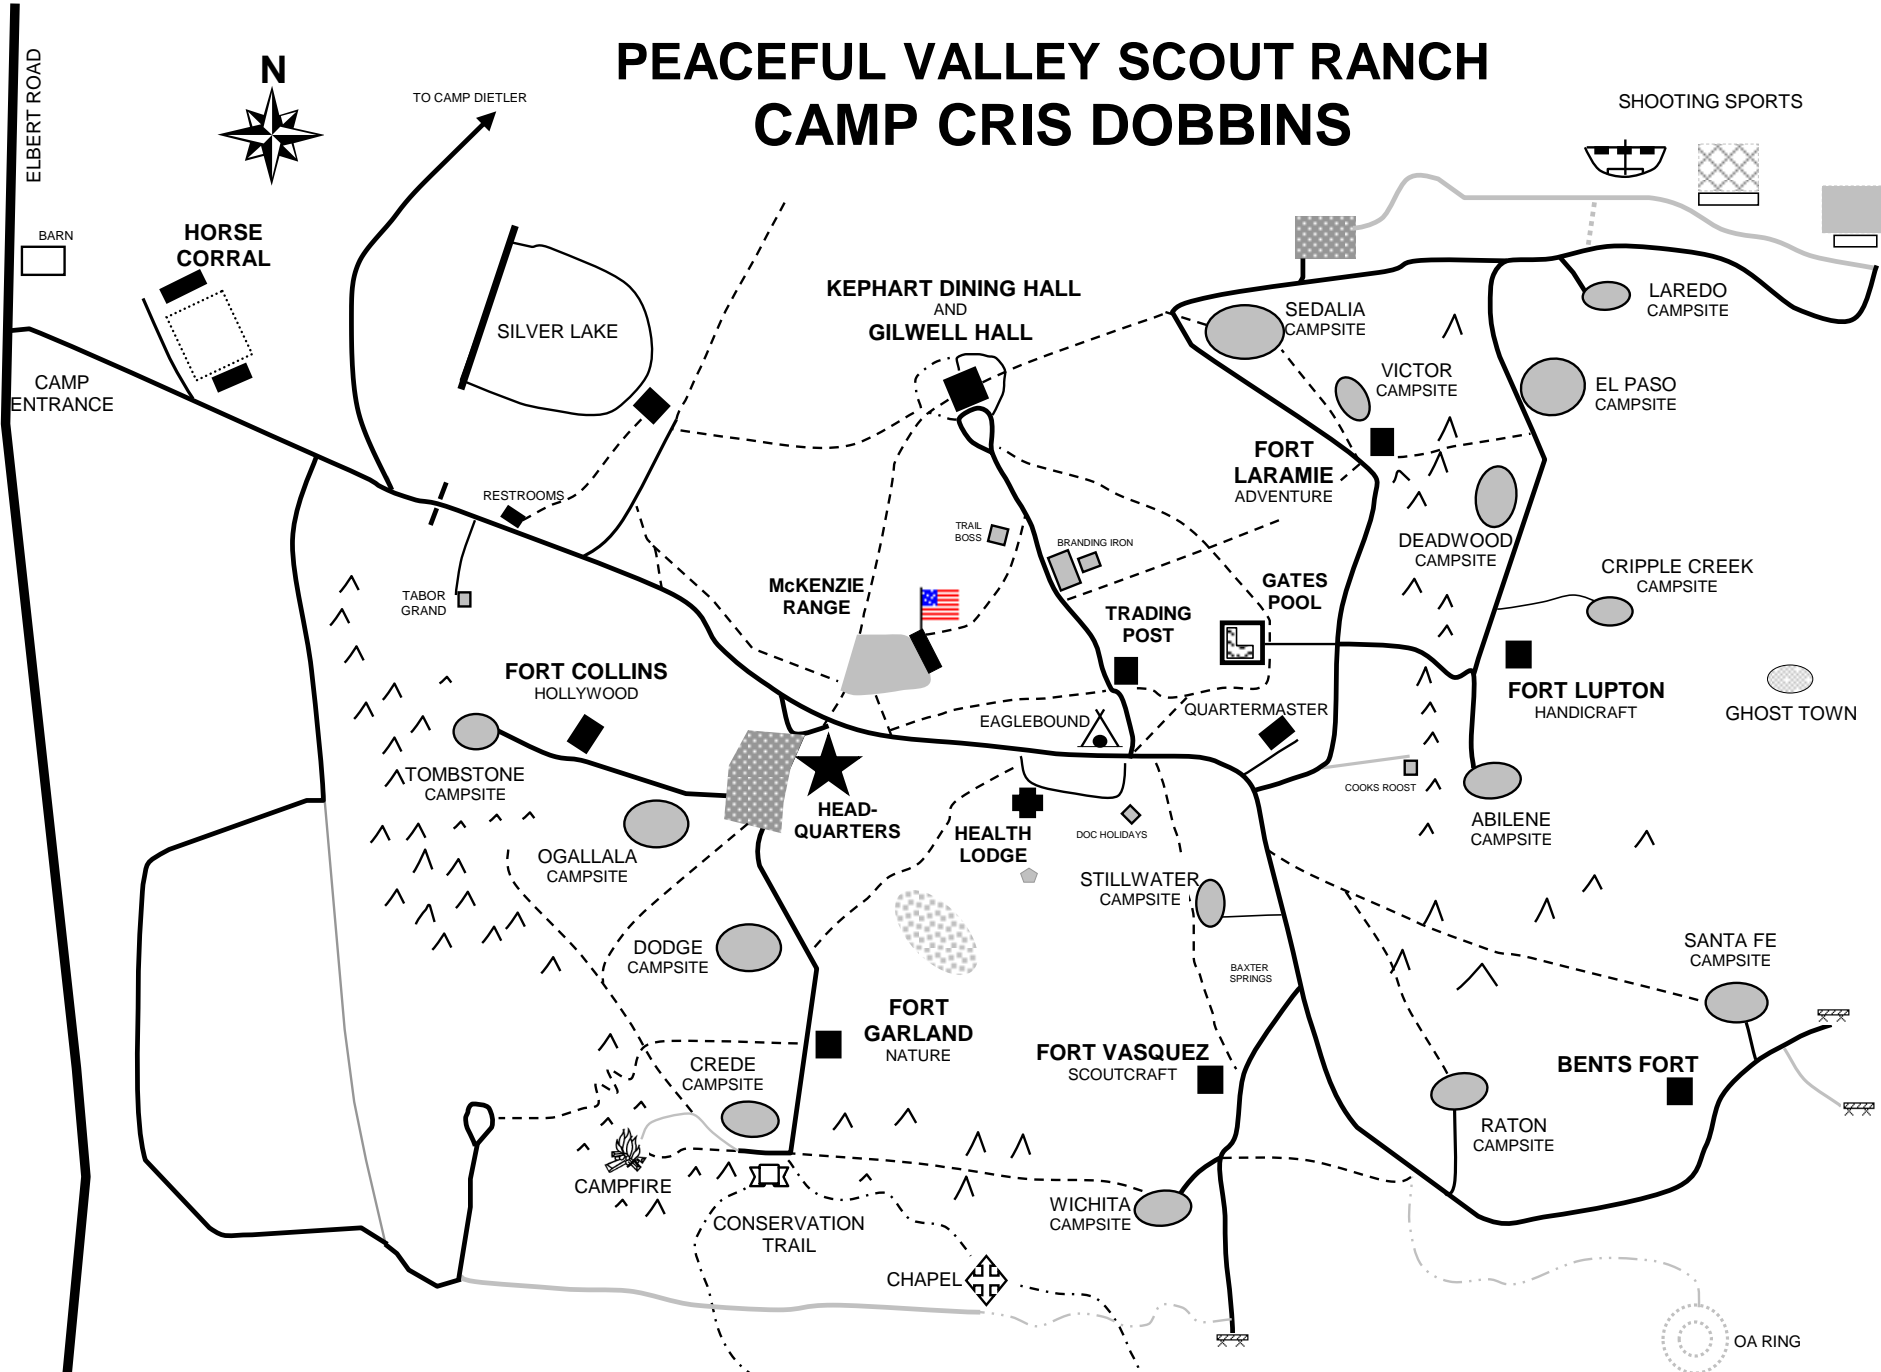

PEACEFUL VALLEY SCOUT RANCH CAMP CRIS DOBBINS

TO CAMP DIETLER

SHOOTING SPORTS

ELBERT ROAD

BARN
HORSE CORRAL
CAMP ENTRANCE

SILVER LAKE

KEPHART DINING HALL
AND
GILWELL HALL

SEDALIA
CAMPSITE

LAREDO
CAMPSITE

VICTOR
CAMPSITE

EL PASO
CAMPSITE

FORT
LARAMIE
ADVENTURE

GATES
POOL

DEADWOOD
CAMPSITE

CRIPPLE CREEK
CAMPSITE

MCKENZIE
RANGE

TRADING
POST

QUARTERMASTER

FORT LUPTON
HANDICRAFT

GHOST TOWN

FORT COLLINS
HOLLYWOOD

HEAD-
QUARTERS

HEALTH
LODGE

STILLWATER
CAMPSITE

RATON
CAMPSITE

CAMPFIRE

CONSERVATION
TRAIL

WICHITA
CAMPSITE

CHAPEL

OA RING